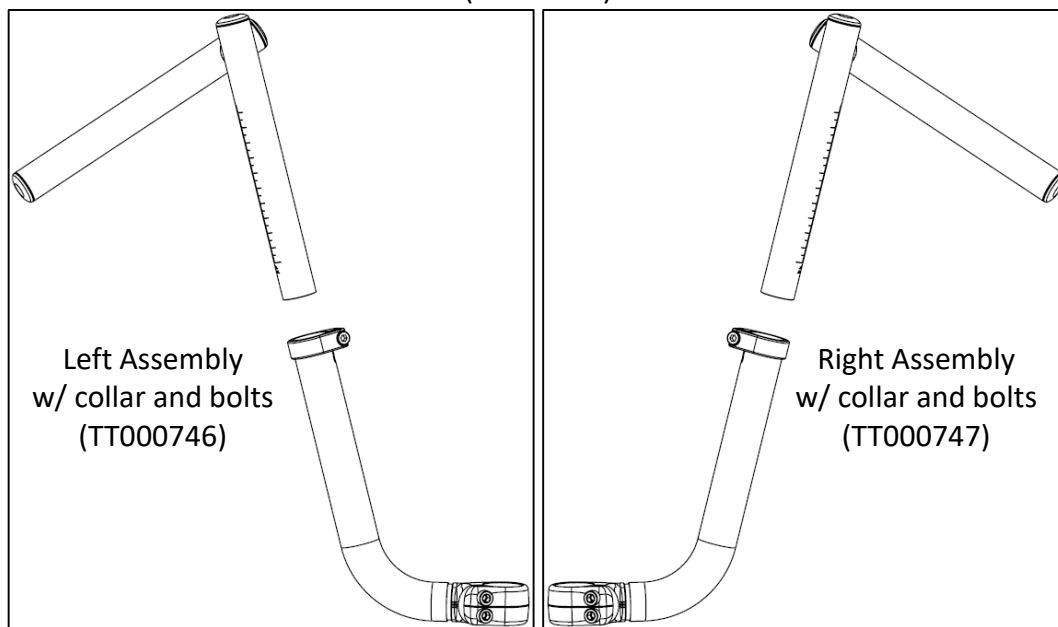

## TOOLS

**WARNING:** Critical component for safe operation. Installation by a TerraTrike dealer is strongly recommended.

## PARTS

Pair - Complete  
(TT000740)

M5x20mm  
(TT000301)

Handlebar End  
(TT000160)

Collar alignment