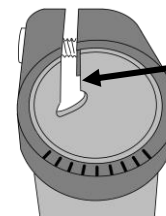

## PARTS

Pair - Complete  
(TT000740)

M5x20mm  
(TT000301)

Handlebar End  
(TT000160)

Collar alignment