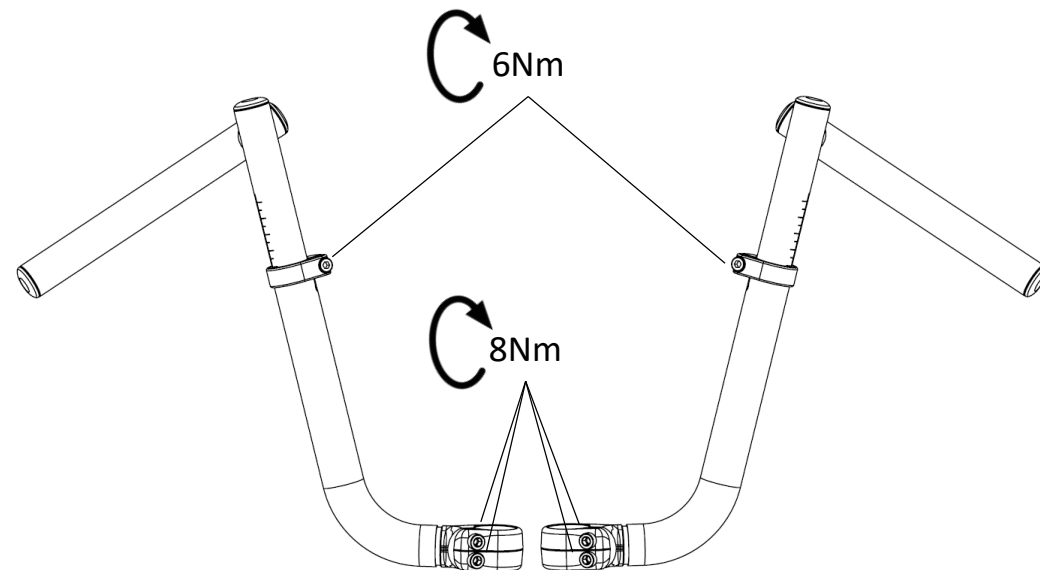

4460 40<sup>th</sup> St SE Grand Rapids, MI 49512  
www.TerraTrike.com | 800.945.9910

Adjustable Handlebars  
(TT000740)

## TOOLS

**WARNING:** Critical component for safe operation. Installation by a TerraTrike dealer is strongly recommended.

## PARTS

Pair - Complete  
(TT000740)

M5x20mm  
(TT000301)

Handlebar End  
(TT000160)

Collar alignment