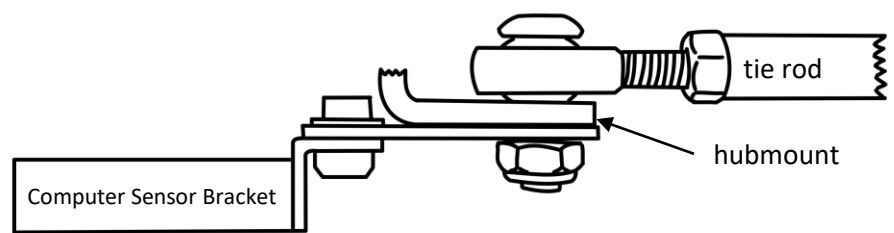

4460 40th St SE Grand Rapids, MI 49512
www.TerraTrike.com | 800.945.9910

Computer Sensor Bracket
(TT600327)

TOOLS

5mm

15mm

PARTS

SETUP

Placement on trike with tie rod above hubmount.

Placement on trike with tie rod below hubmount.