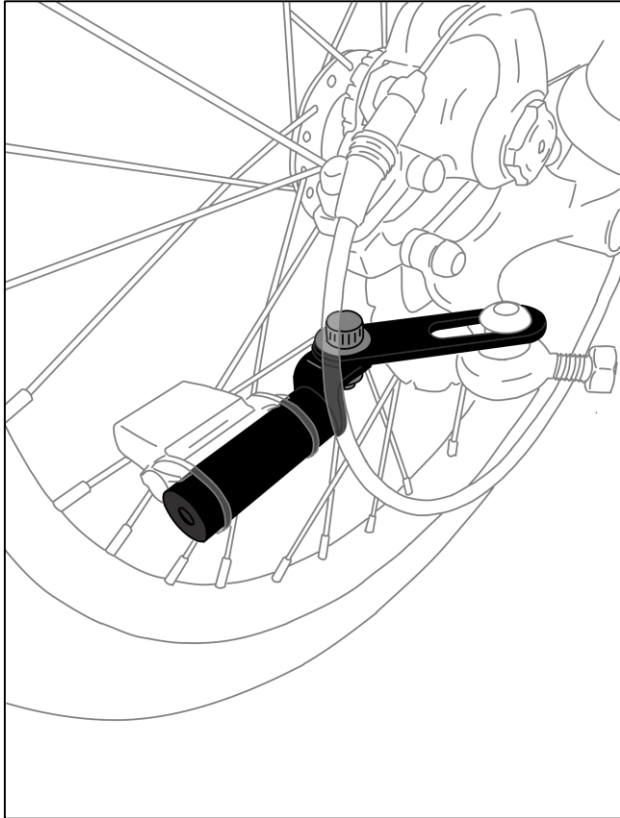

4460 40th St SE Grand Rapids, MI 49512
www.TerraTrike.com | 800.945.9910

Computer Sensor Bracket
(TT600327)

TOOLS

5mm

15mm

PARTS

SETUP

Placement on trike with tie rod above hubmount.

Placement on trike with tie rod below hubmount.