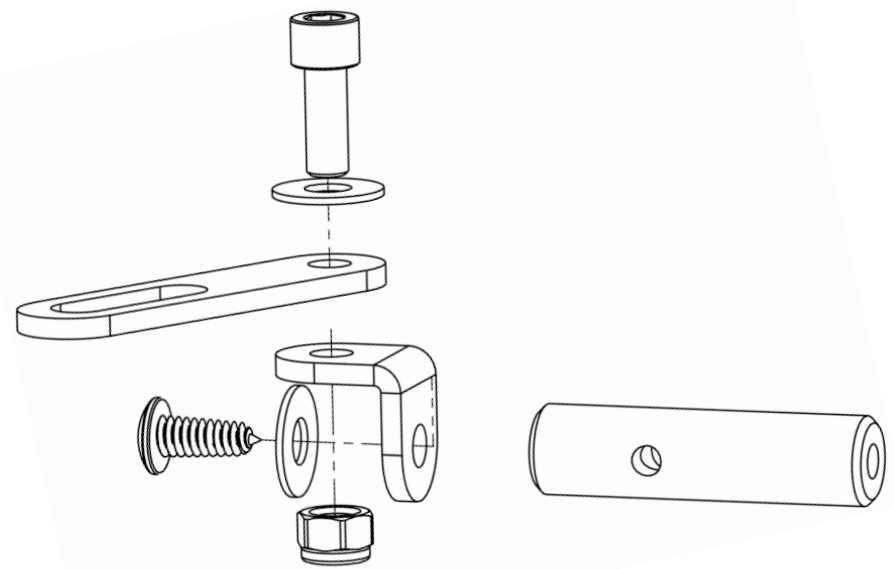

4460 40th St SE Grand Rapids, MI 49512
www.TerraTrike.com | 800.945.9910

Computer Sensor Bracket
(TT600327)

TOOLS

5mm

15mm

PARTS

SETUP

Placement on trike with tie rod above hubmount.

Placement on trike with tie rod below hubmount.