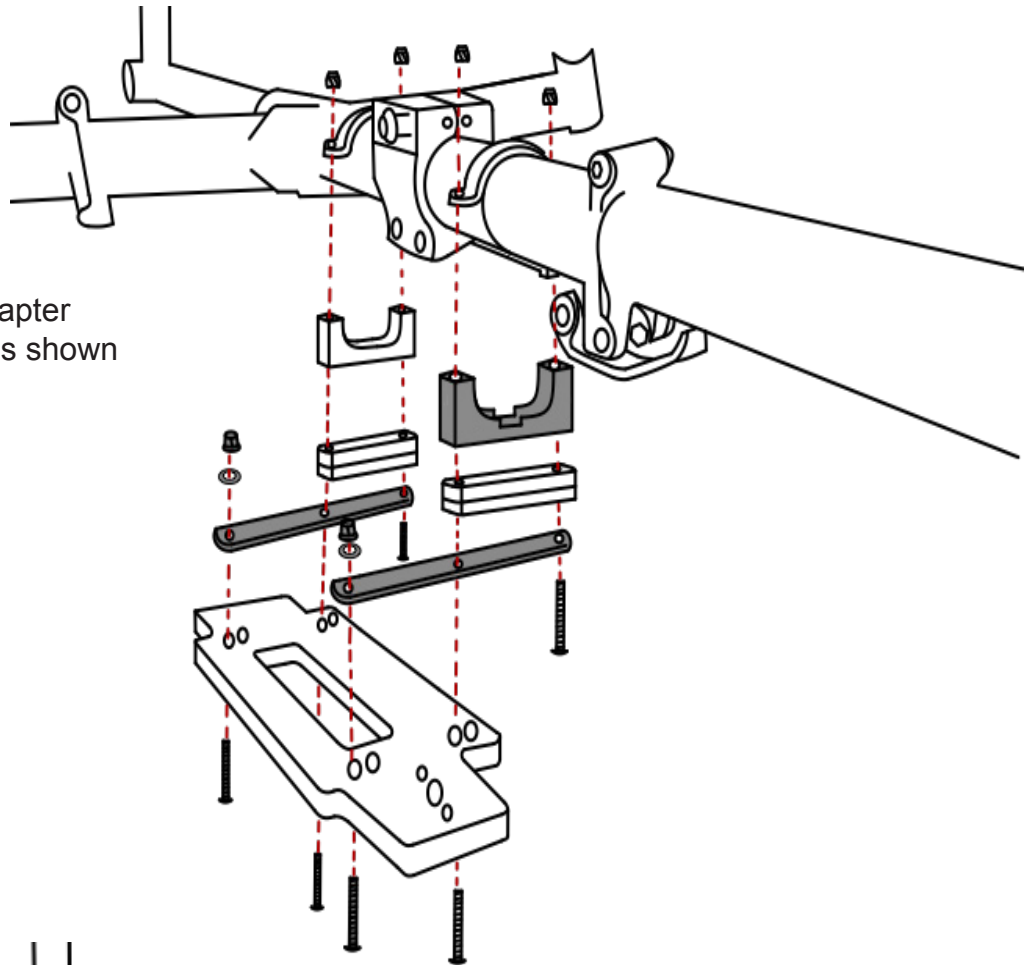

Tools Needed:

Parts Included:

Traveler Plate Spacer

M5 Washer

M5x12

Traveler Bottom Bracket M5 Nyloc Nut

Assembly Instructions:

- 1 Combine Traveler adapter parts with Boost Kit as shown

- 2 Complete assembly as displayed here